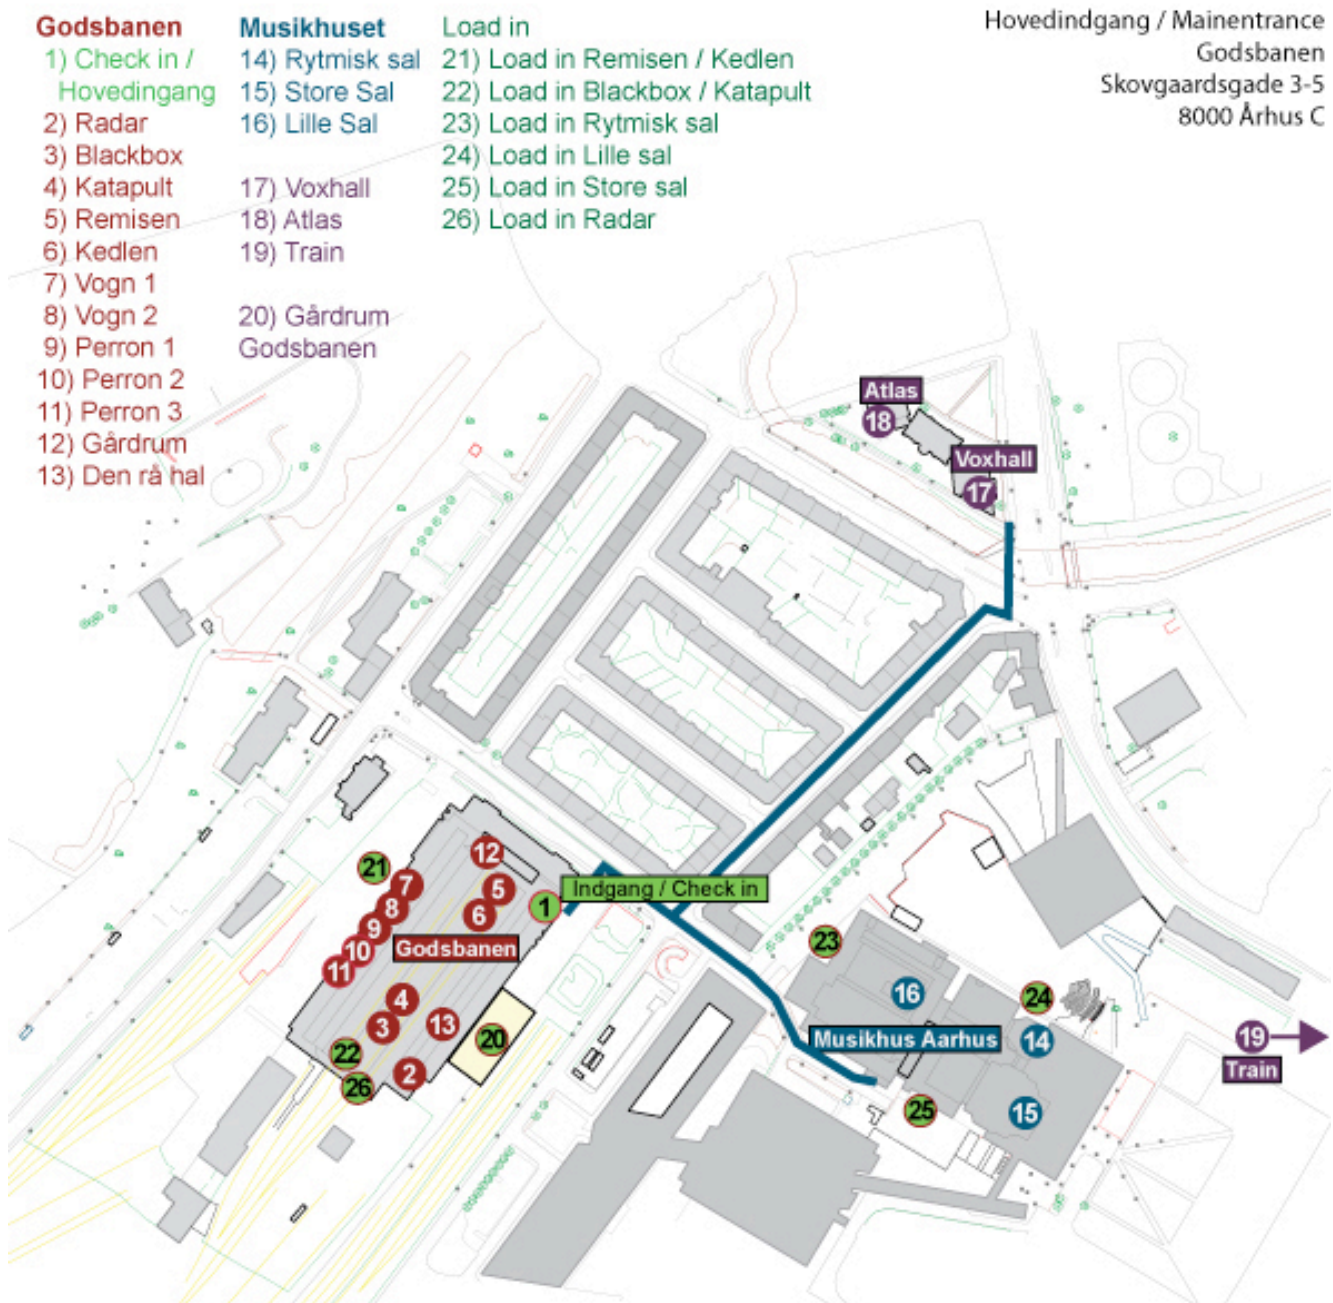

SPOT Festival 2012 3-5 maj - Aarhus - DK

ProductionSpecs – Remisen / Godsbanen - Skovgaardsgade 5 - Aarhus

Festival Check-in/Afkreditering:

Hovedindgang / Mainentrance

Godsbanen Skovgaardsgade 3-5 8000 Århus C

## **PA**

4 Turbosound TA-880H Aspect top 6 Turbosound TA-880L Aspect sub 2 Turbosound TQ310dp inn fills  
1 Amprack Lab PLM3 for Aspect

1 Rigging box for Turbosound Aspect